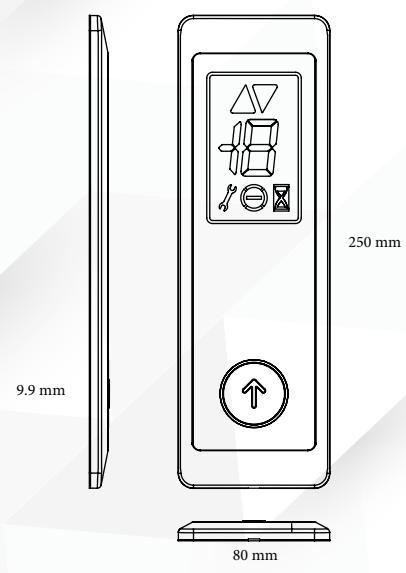

GR7S2B-D

GRDM1B-D

GRDM2B-D

GDMA

GTFTA

WALL MOUNTED CAR OPERATING PANELS

Serial Prewired Car Operator Panels
+ 7SEG + LCD

Anti-Vandal