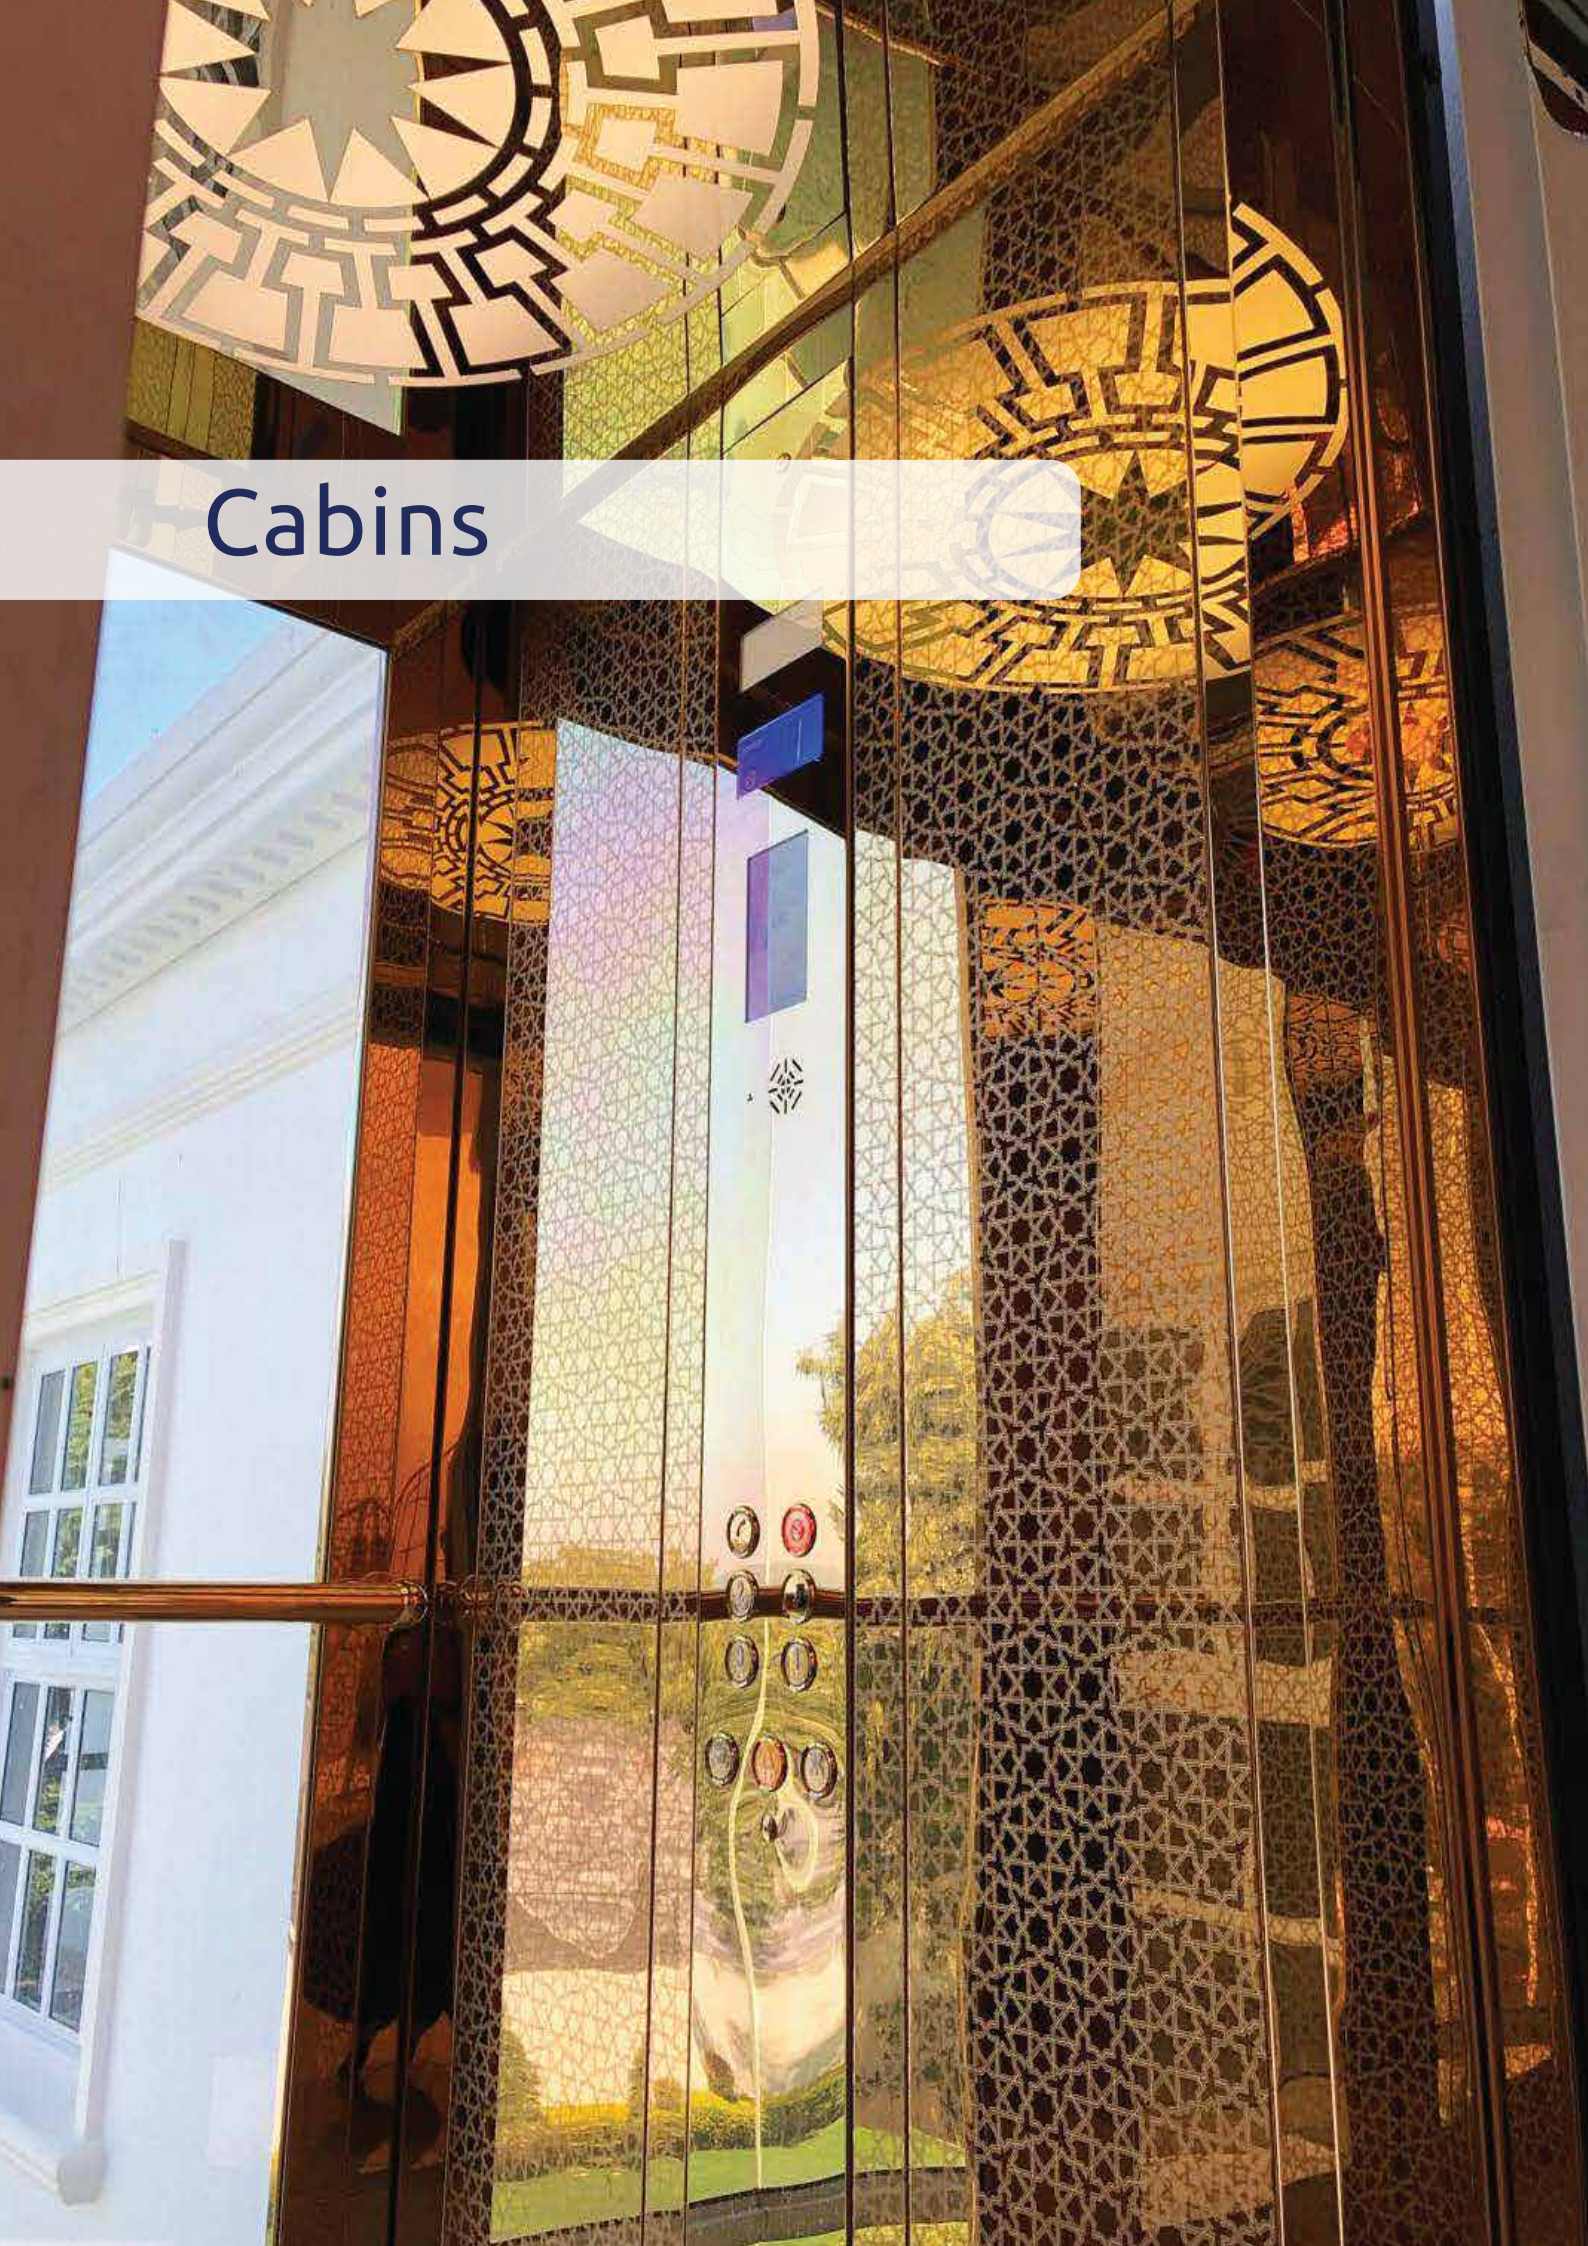

Index.

01	Cabins.	03-06
02	Panoramic Lift	07-10
03	Cargo / Car Lift	11-12
04	RONA Projects	13-19
05	Cabin Material	20-24
06	False ceilings.	25
07	Handrails.	26
08	Doors.	26-27
09	COPs & LOPs.	28-30

Cabins